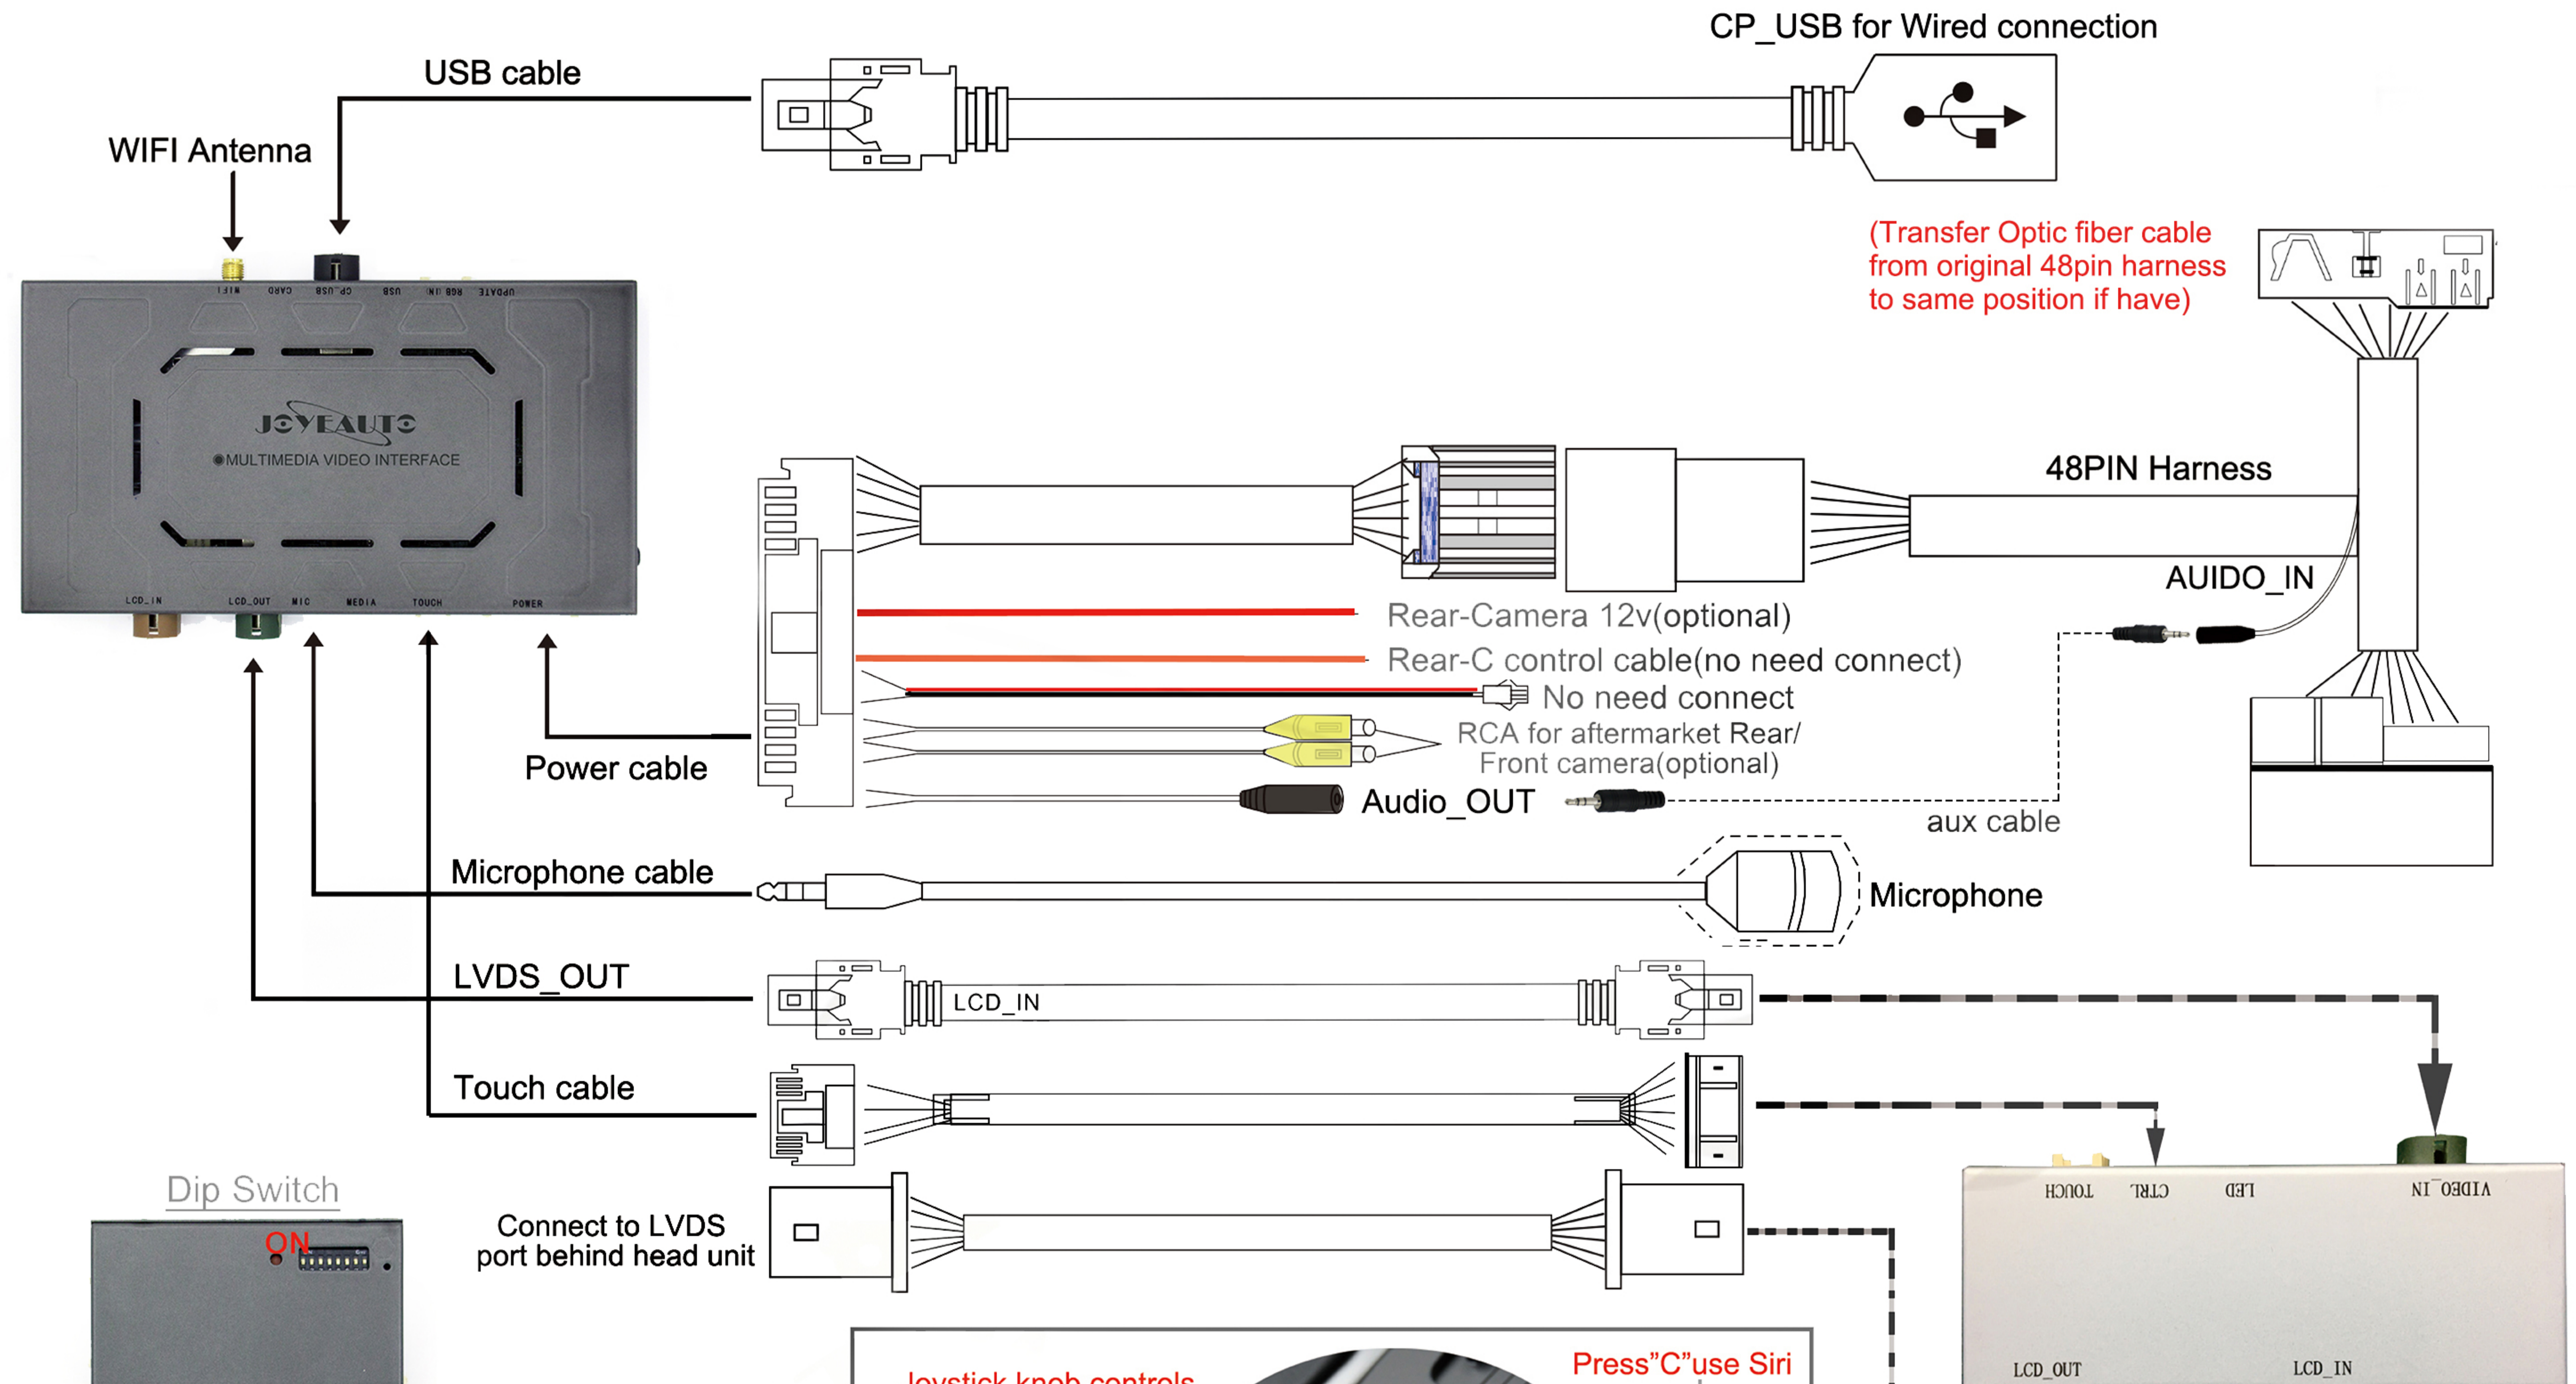

Mercedes NTG4.0 Wireless CarPlay installation diagram

Dip switch	Status		Description
1,2	ON	OFF	NTG4.0 5.8"(480*234)
	OFF	ON	NTG4.0 7"(800*480)
	ON	ON	NTG4.0 7" flexible screen
4	ON		Reverse guideline OFF
	OFF		Reverse guideline ON
8	ON		Original Rear camera
	OFF		Aftermarket Rear camera
3, 5, 7 no function, all set OFF.			

Joystick knob controls

Press "C" use Siri

Long press "Back" switch to CarPlay, short press use return

Select AUX before switch to CarPlay